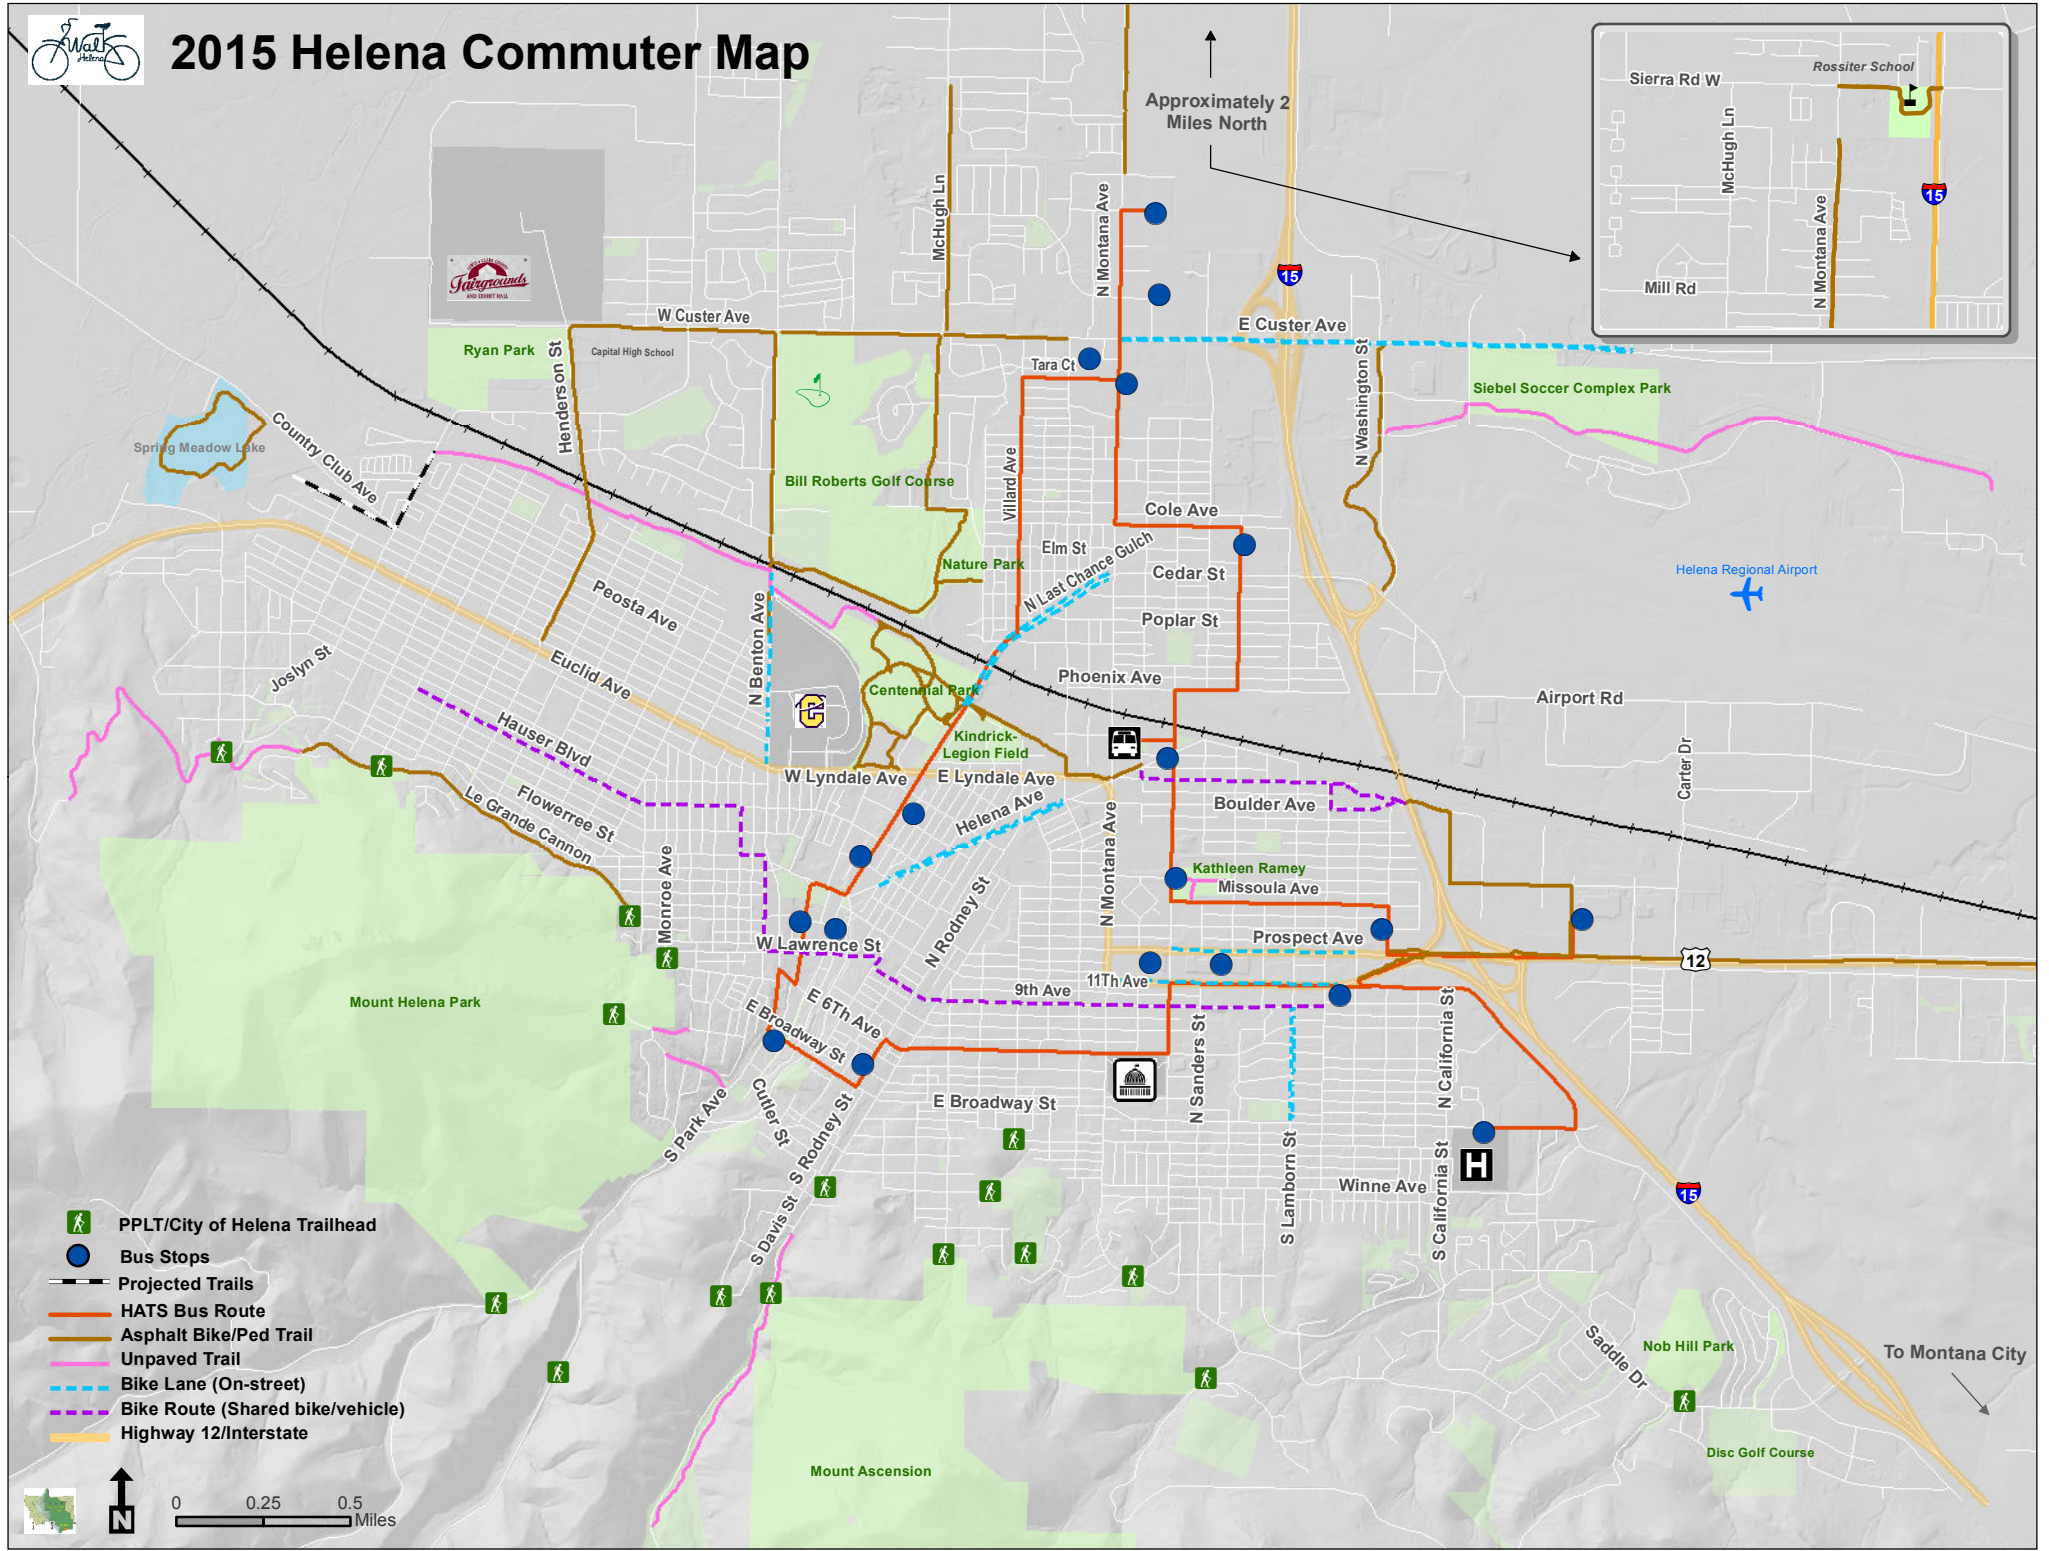

2015 Helena Commuter Map

Approximately 2 Miles North

- PPLT/City of Helena Trailhead
- Bus Stops
- Projected Trails
- HATS Bus Route
- Asphalt Bike/Ped Trail
- Unpaved Trail
- Bike Lane (On-street)
- Bike Route (Shared bike/vehicle)
- Highway 12/Interstate

To Montana City